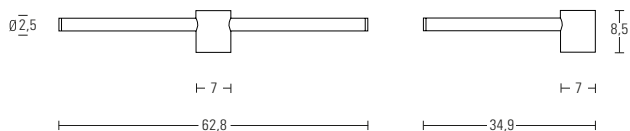

Outdoor LED light fitting suitable for installation on ø60mm poles. The luminous flux is +/-30° adjustable just by means of a coin. It's highly recommended for the relamping of the traditional globes.

Dimensioni cm.
Size cm.

IP54

Versione Version	Codice Code	Finitura Finishing	Potenza Power	CCT CCT	Lumen output Lumen output
	3901210-01	nero black	2x6W	3000K	2x452
	3901210-02			4000K	2x452
	3900610-01	nero black	6W	3000K	452
	3900610-02			4000K	452