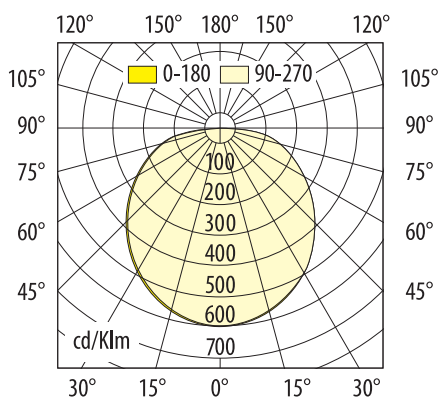

DATI TECNICI

IP40

Attacco/bulb attack	LED
Sorgente luminosa/Light source	LED
Potenza/Power	25W
Alimentazione/Power supply	230V
CCT/CCT	-
Lifetime/Lifetime	50000 h
Lumen output/Lumen output	-
Decadimento del flusso Luminous flux decay	L70

Dimensioni cm./Size cm.