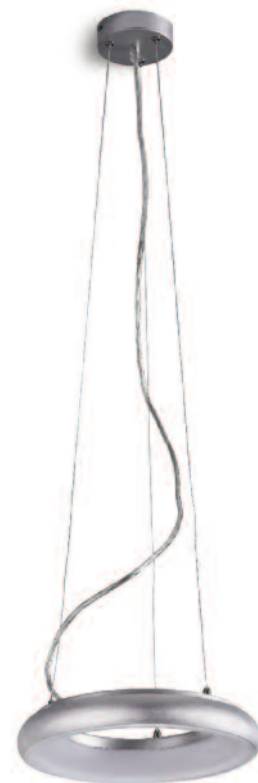

Re

Residenziale

mod. **GEODE EVO**

Codice Code	Finitura Finishing	CCT CCT	Lumen output Lumen output
56103-01	argento - silver	3000K	1850
56103-02		4000K	2000

Apparecchio da interno in materiale termoplastico.
Sorgente a Led con alimentazione diretta a 230V.
Driver elettronico incluso.
Dimmerabile.

*Indoor luminaire made of thermoplastic material.
LED source with 230V direct power supply.
Electronic driver included.
Dimmable.*

**DATI TECNICI**

  **IP40**  

Attacco/bulb attack	LED
Sorgente luminosa/Light source	LED
Potenza/Power	25W
Alimentazione/Power supply	230V
CCT/CCT	-
Lifetime/Lifetime	50000 h
Lumen output/Lumen output	-
Decadimento del flusso Luminous flux decay	L70