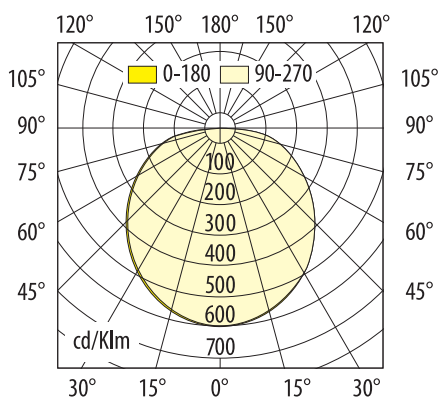

Potenza/Power
25W - 4000K

**AREALITE
METALSPOT**

via merendi, 47
20010 cornaredo (mi)
tel. 0039 / 029361291
fax 0039 / 029363035

e-mail: info@arealite.it
www.arealite.com