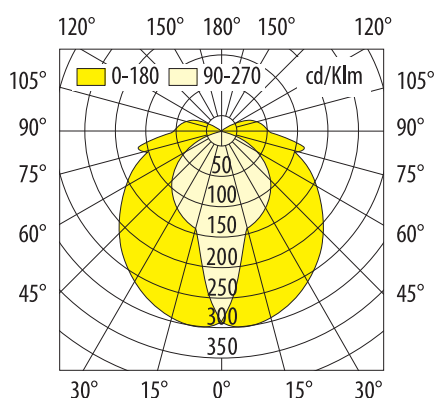

DATI TECNICI

IP65 CE

Attacco/<i>bulb attack</i>	LED
Sorgente luminosa/<i>Light source</i>	LED
Potenza/<i>Power</i>	2x6W
Alimentazione/<i>Power supply</i>	220/240V 50/60Hz
CCT/<i>CCT</i>	-
Lifetime/<i>Lifetime</i>	50000 h
Lumen output/<i>Lumen output</i>	2x452
Decadimento del flusso <i>Luminous flux decay</i>	L70

Dimensioni cm./Size cm.