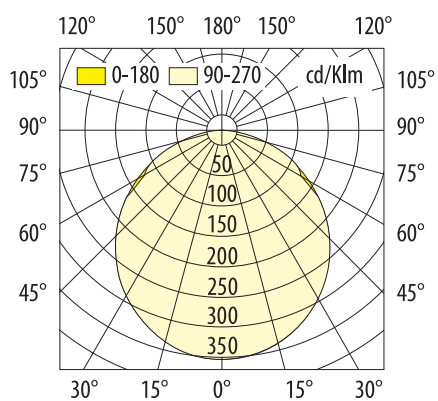

DATI TECNICI

IP20 CE

Attacco/bulb attack	LED
Sorgente luminosa/Light source	LED
Potenza/Alimentazione Power/Powersupply	20W
CCT/CCT	-
Lifetime/Lifetime	50000 h
Lumen output/Lumen output	-
Decadimento del flusso Luminous flux decay	L70

Dimensioni cm./Size cm.