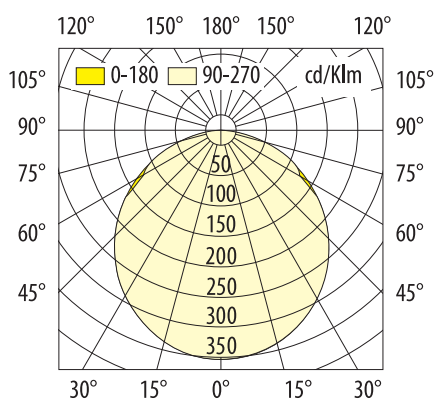

DATI TECNICI

IP20 CE

Attacco/bulb attack	LED
Sorgente luminosa/Light source	LED
Potenza/Alimentazione Power/Powersupply	20W
CCT/CCT	-
Lifetime/Lifetime	50000 h
Lumen output/Lumen output	-
Decadimento del flusso Luminous flux decay	L70

Dimensioni cm./Size cm.