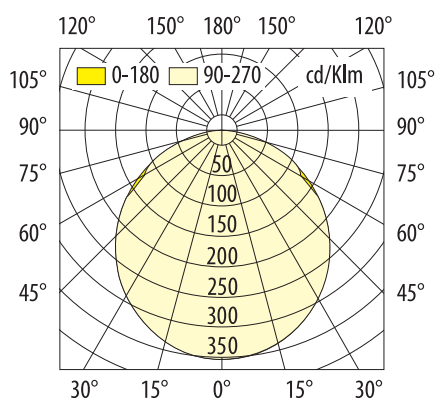

*Indoor luminaire LED panel light.
The frame is of white painted metal.
Available in two colour temperature options, warm 3000K or neutral 4000K.*

DATI TECNICI

  IP20  CE

Dimensioni cm./Size cm.

Attacco/bulb attack	LED
Sorgente luminosa/Light source	LED
Potenza/Alimentazione Power/Powersupply	20W
CCT/CCT	-
Lifetime/Lifetime	50000 h
Lumen output/Lumen output	-
Decadimento del flusso Luminous flux decay	L70