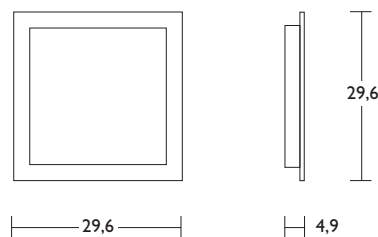

*Indoor luminaire LED panel light.  
The frame is of white painted metal.  
Available in two colour temperature options, warm 3000K or neutral 4000K.*

## DATI TECNICI

  IP20  CE

Dimensioni cm./Size cm.

Attacco/bulb attack	LED
Sorgente luminosa/Light source	LED
Potenza/Alimentazione Power/Powersupply	20W
CCT/CCT	-
Lifetime/Lifetime	50000 h
Lumen output/Lumen output	-
Decadimento del flusso Luminous flux decay	L70