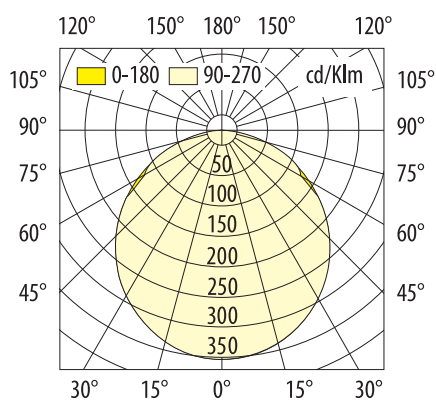

*Indoor luminaire LED panel light.  
The frame is of white painted metal.  
Available in two colour temperature options, warm 3000K or neutral 4000K.*

## DATI TECNICI

  IP20  CE

Dimensioni cm./Size cm.

Attacco/bulb attack	LED
Sorgente luminosa/Light source	LED
Potenza/Alimentazione Power/Powersupply	20W
CCT/CCT	-
Lifetime/Lifetime	50000 h
Lumen output/Lumen output	-
Decadimento del flusso Luminous flux decay	L70