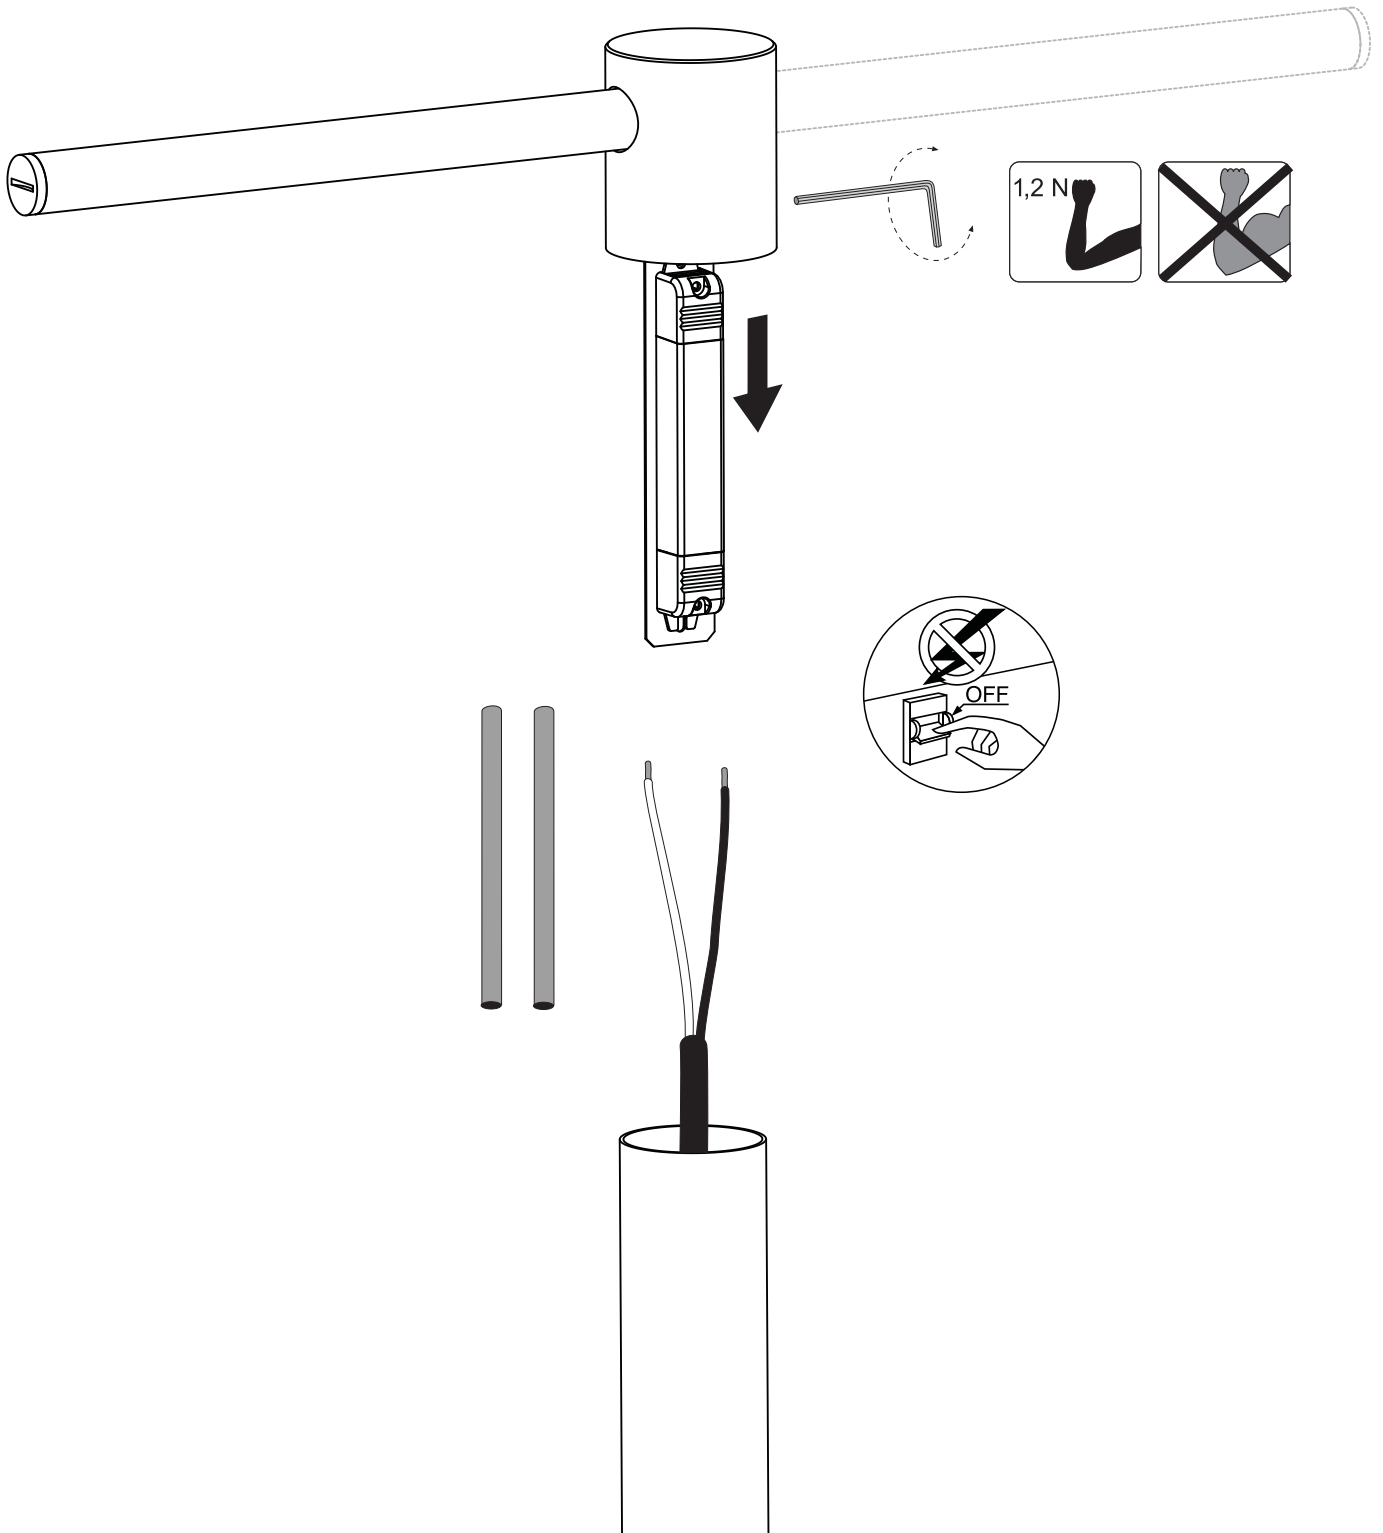

AREALITE
METALSPOT

WWW.AREALITE.COM
CUSTOMER SERVICE

SIXTY

CE  **IP54**
CLASSE II

COD.3900610-0.. LED 6W 220/240V 50/60HZ
COD.3901210-0.. LED 2x6W 220/240V 50/60HZ